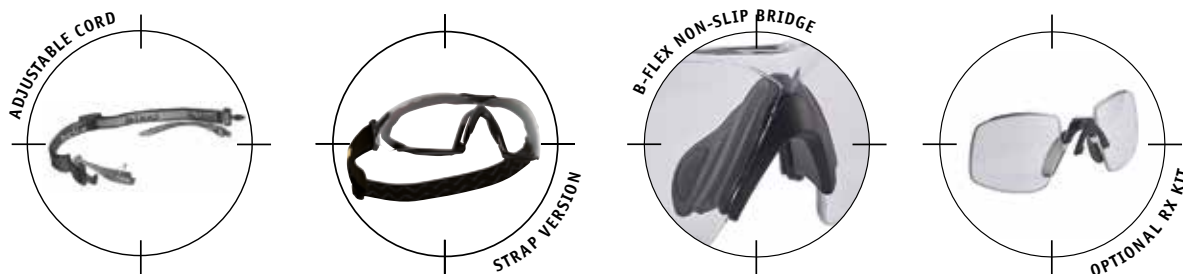

COMBAT

ballistic spectacles - kit

The newest generation of **hybrid ballistic spectacles**, STANAG 4296, EN166, EN170 and EN172 certified. COMBAT protective spectacles with **PLATINUM** coating provide unique adaptability thanks to their easy-to-change mono-lens in **clear, smoke and CSP versions**, and their dual temple/strap system (with or without foam).

PLATINUM
The new exclusive PLATINUM coating guarantees even more safety, reliability and comfort. Washable (water and soap), this permanent coating applied on both sides of the lens makes it highly scratch resistant and durably delays the appearance of fogging.

B-FLEX
The revolutionary B-Flex technology provides unique flexibility. Light, soft and fully pliable, the B-Flex bridge is fully adjustable and perfectly fits all faces thanks to its shape-memory material.

ELASTIC FIXTURE WITH BLACK OR TAN COLOUR SCRATCH (COMBFXS AND COMBFXN).

COMBAT KIT, BLACK VERSION ■

AVAILABLE IN TAN ■

The COMBAT kit is supplied with a clear ballistic lens, 2 spare lenses (CSP and smoke), a strap and a soft carry case (tan or black according to the version).