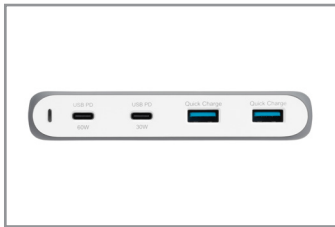

## 4X<sup>OUTPUT</sup>

**SAFETY  
CHECK**

**60W & 30W  
USB-C PD**

**2X USB  
PORT**

**QUICK CHARGE  
COMPATIBLE**

CHARGE UP TO 4 DEVICES SIMULTANEOUSLY | USB-C PD 60W | USB-C PD 30W | 2X QUICK CHARGE 3.0

## SPECIFICATIONS

<b>Output</b>	1x USB-C PD 60W 1x USB-C PD 30W 2x USB Quick Charge 3.0
<b>Total output</b>	90W
<b>Input</b>	100-240V 50/60Hz 1.5A
<b>Extra feature</b>	Charges USB-C laptop Quick Charge 3.0
<b>Dimensions</b>	101x115x20mm
<b>Weight</b>	322g